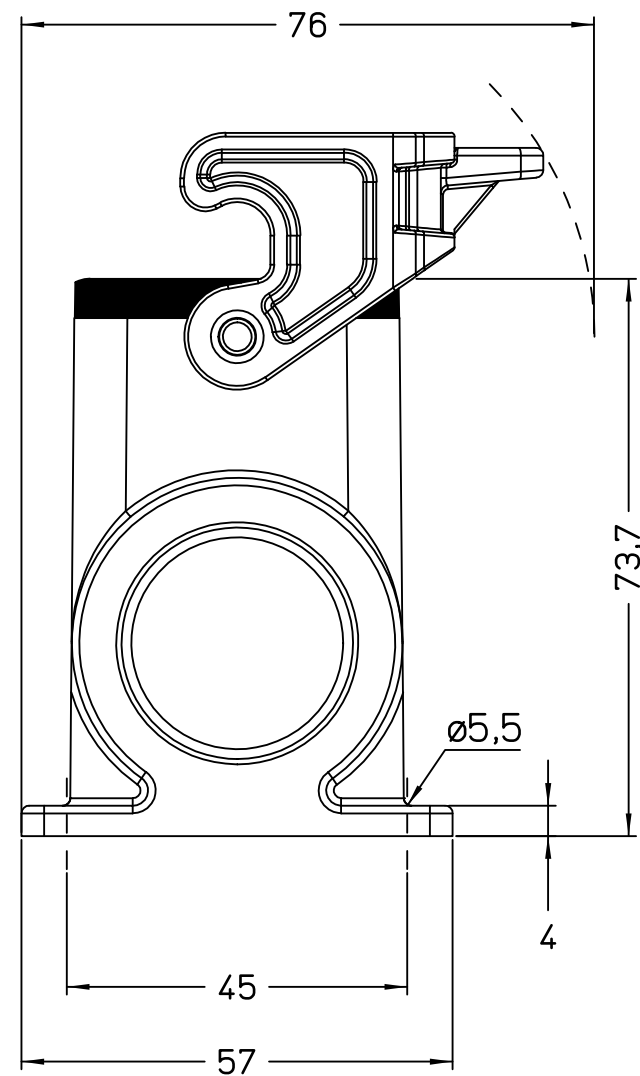

Diritti riservati All rights reserved

1

2

3

A

A

B

B