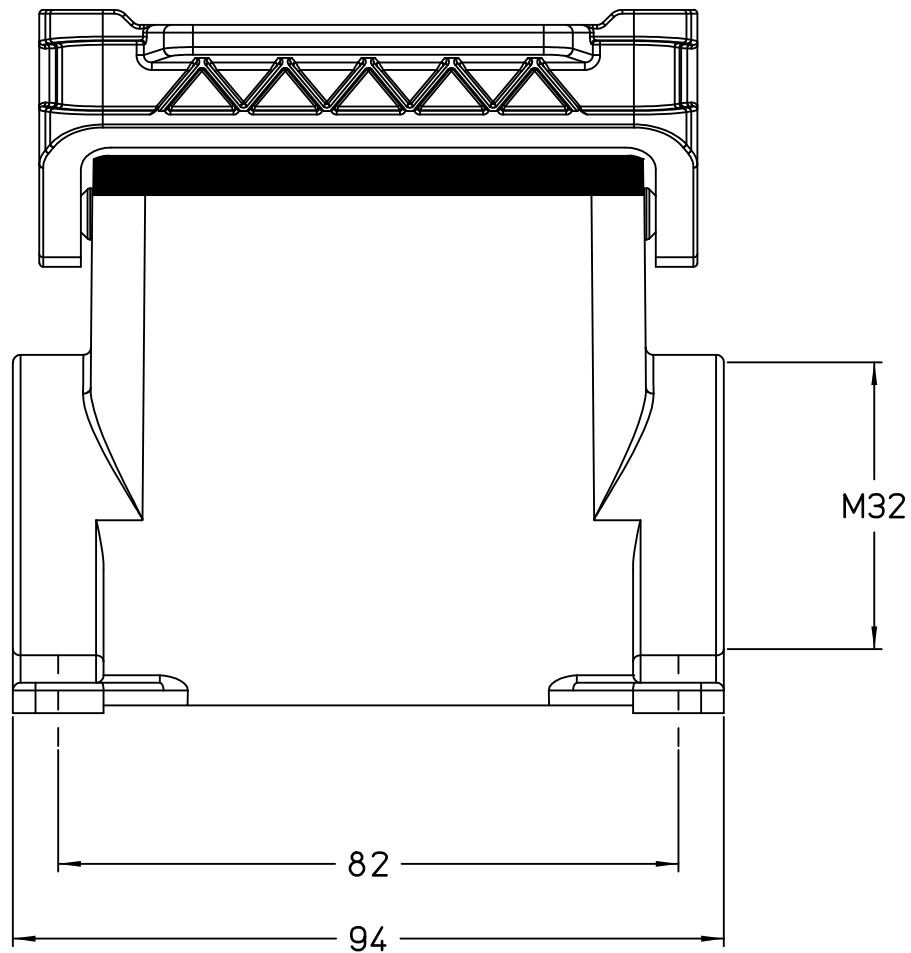

Diritti riservati All rights reserved

1

2

3

A

A

B

B